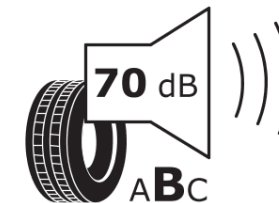

Product Information Sheet

Delegated Regulation (EU) 2020/740

Supplier name or trademark	MICHELIN
Commercial name or trade designation	E PRIMACY MO
Tyre type identifier	859482
Tyre size designation	235/55R19
Load-capacity index	105
Speed category symbol	W
Fuel efficiency class	A
Wet grip class	B
External rolling noise class	B
External rolling noise value	70 dB
Severe snow tyre	No
Ice tyre	No
Date of start of production	40/19
Date of end of production	
Load version	XL
Additional information	235/55R19 105W XL TL E PRIMACY MO MI

ENERG

MICHELIN

859482

235/55R19 105 W XL

C1

2020/740