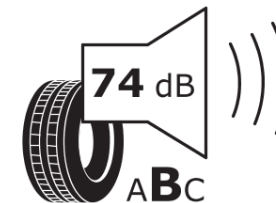

## Product Information Sheet

Delegated Regulation (EU) 2020/740

Supplier name or trademark	<b>MICHELIN</b>
Commercial name or trade designation	<b>PILOT SPORT 4 SUV</b>
Tyre type identifier	<b>860113</b>
Tyre size designation	<b>315/35R21</b>
Load-capacity index	<b>111</b>
Speed category symbol	<b>Y</b>
Fuel efficiency class	<b>C</b>
Wet grip class	<b>A</b>
External rolling noise class	<b>B</b>
External rolling noise value	<b>74 dB</b>
Severe snow tyre	<b>No</b>
Ice tyre	<b>No</b>
Date of start of production	<b>46/17</b>
Date of end of production	
Load version	<b>XL</b>
Additional information	<b>315/35 R21 111Y XL TL PILOT SPORT 4 SUV MI</b>

# ENERG

**MICHELIN**

860113

315/35R21 111 Y

C1

2020/740