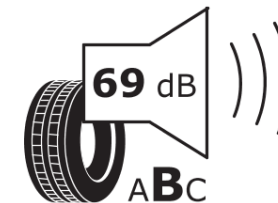

ENERG

MICHELIN

861285

185/65R15 88 H

C1