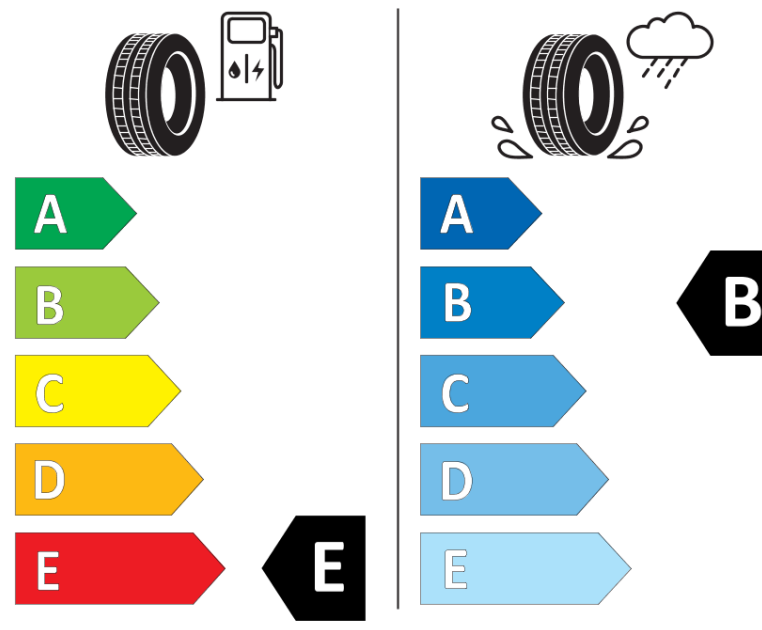

Product Information Sheet

Delegated Regulation (EU) 2020/740

Supplier name or trademark	BFGOODRICH
Commercial name or trade designation	ALL-TERRAIN T/A KO2
Tyre type identifier	863357
Tyre size designation	LT225/65R17
Load-capacity index	107
Load-capacity index (Load index for Dual mounting)	103
Speed category symbol	S
Fuel efficiency class	E
Wet grip class	B
External rolling noise class	B
External rolling noise value	74 dB
Severe snow tyre	Yes
Date of start of production	42/11
Date of end of production	
Additional information	LT225/65R17 107/103S TL ALL-TERRAIN T/A KO2 LRD RBL GO

Load-capacity index (Single Load index for additional service description)

Load-capacity index (Dual Load index for additional service description)

Speed category symbol (for Additional Service Description)

ENERG

BFGOODRICH

863357

LT225/65R17 107/103 S

C2

2020/740