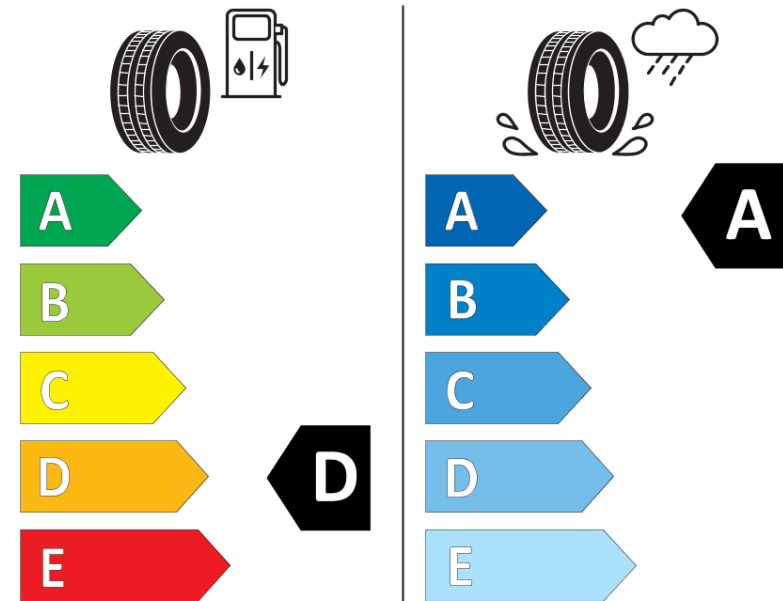

Product Information Sheet

Delegated Regulation (EU) 2020/740

Supplier name or trademark	MICHELIN
Commercial name or trade designation	PILOT SPORT 4 S
Tyre type identifier	864119
Tyre size designation	255/30ZR20
Load-capacity index	92
Speed category symbol	(Y)
Fuel efficiency class	D
Wet grip class	A
External rolling noise class	B
External rolling noise value	71 dB
Severe snow tyre	No
Ice tyre	No
Date of start of production	41/16
Date of end of production	
Load version	XL
Additional information	255/30 ZR20 (92Y) XL TL PILOT SPORT 4 S MI

ENERG

MICHELIN

864119

255/30ZR20 (92Y) XL

C1