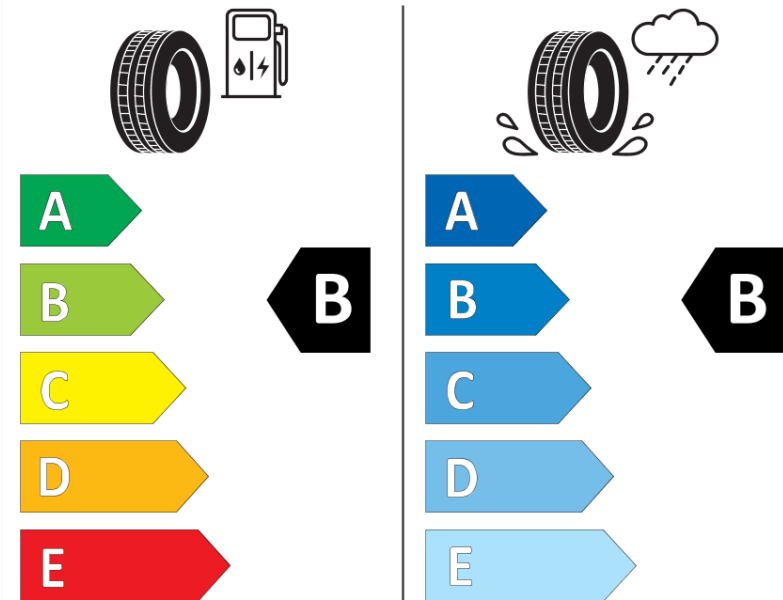

## Product Information Sheet

Delegated Regulation (EU) 2020/740

Supplier name or trademark	<b>MICHELIN</b>
Commercial name or trade designation	<b>CROSSCLIMATE SUV</b>
Tyre type identifier	<b>864757</b>
Tyre size designation	<b>225/60R18</b>
Load-capacity index	<b>104</b>
Speed category symbol	<b>W</b>
Fuel efficiency class	<b>B</b>
Wet grip class	<b>B</b>
External rolling noise class	<b>A</b>
External rolling noise value	<b>69 dB</b>
Severe snow tyre	<b>Yes</b>
Ice tyre	<b>No</b>
Date of start of production	<b>17/16</b>
Date of end of production	
Load version	<b>XL</b>
Additional information	<b>225/60 R18 104W XL TL CROSSCLIMATE SUV MI</b>

# ENERG

**MICHELIN**

864757

225/60R18 104 W

C1

2020/740