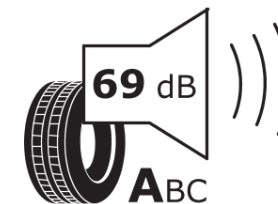

ENERG

MICHELIN

864757

225/60R18 104 W

C1