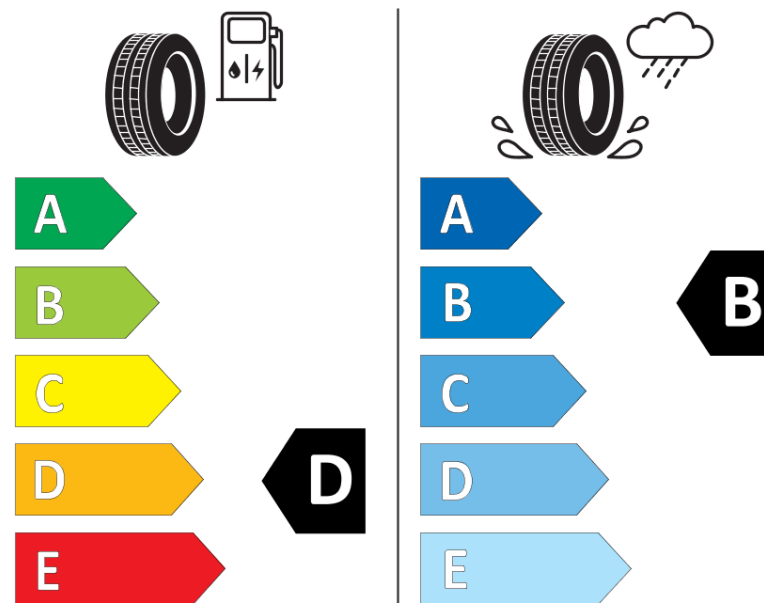

KLEBER

865025

195/60R16C 99/97 T

C2