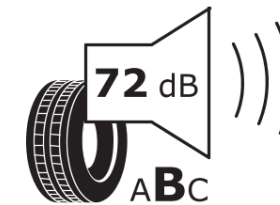

## Product Information Sheet

Delegated Regulation (EU) 2020/740

Supplier name or trademark	<b>MICHELIN</b>
Commercial name or trade designation	<b>CROSSCLIMATE 3</b>
Tyre type identifier	<b>865117</b>
Tyre size designation	<b>225/60R18</b>
Load-capacity index	<b>104</b>
Speed category symbol	<b>W</b>
Fuel efficiency class	<b>B</b>
Wet grip class	<b>B</b>
External rolling noise class	<b>B</b>
External rolling noise value	<b>72 dB</b>
Severe snow tyre	<b>Yes</b>
Ice tyre	<b>No</b>
Date of start of production	<b>47/23</b>
Date of end of production	
Load version	<b>XL</b>
Additional information	<b>225/60 R18 104W XL TL CROSSCLIMATE 3 MI</b>

# ENERG

**MICHELIN**

865117

225/60R18 104 W XL

C1

2020/740