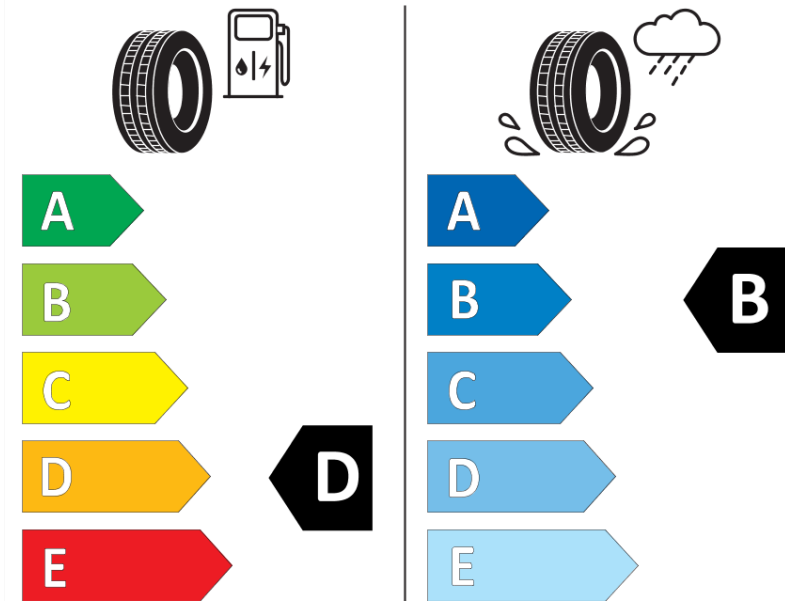

Product Information Sheet

Delegated Regulation (EU) 2020/740

Supplier name or trademark	MICHELIN
Commercial name or trade designation	PILOT SPORT 4 S FP
Tyre type identifier	865380
Tyre size designation	225/40ZR19
Load-capacity index	93
Speed category symbol	(Y)
Fuel efficiency class	D
Wet grip class	B
External rolling noise class	B
External rolling noise value	71 dB
Severe snow tyre	No
Ice tyre	No
Date of start of production	01/20
Date of end of production	
Load version	XL
Additional information	225/40 ZR19 (93Y) XL TL PILOT SPORT 4 S FP MI

ENERG

MICHELIN

865380

225/40ZR19 (93Y) XL

C1