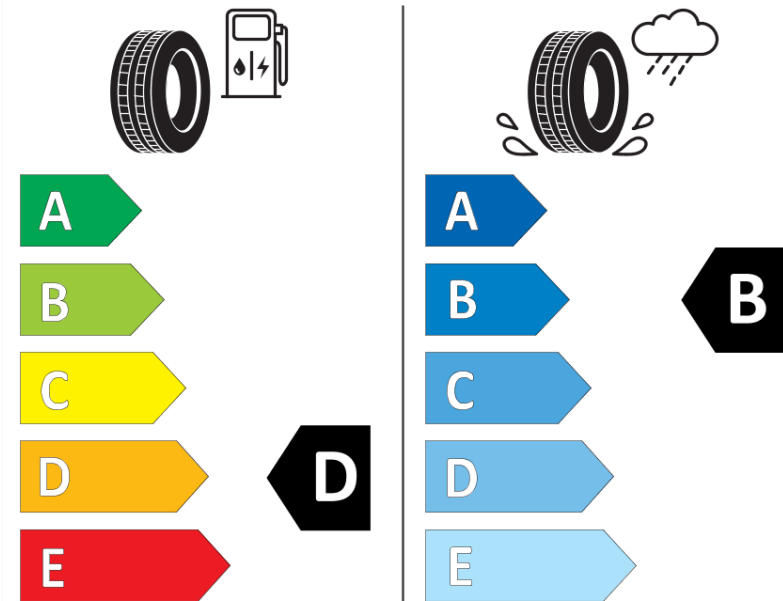

Product Information Sheet

Delegated Regulation (EU) 2020/740

Supplier name or trademark	MICHELIN
Commercial name or trade designation	PILOT SPORT S 5 MO1
Tyre type identifier	865529
Tyre size designation	HL305/30ZR21
Load-capacity index	107
Speed category symbol	(Y)
Fuel efficiency class	D
Wet grip class	B
External rolling noise class	B
External rolling noise value	75 dB
Severe snow tyre	No
Ice tyre	No
Date of start of production	44/21
Date of end of production	
Load version	XL
Additional information	HL305/30 ZR21 (107Y) XL TL PILOT SPORT S 5 MO1 MI

ENERG

MICHELIN

865529

HL305/30ZR21 (107Y) XL

C1