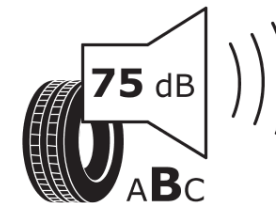

ENERG

MICHELIN

865529

HL305/30ZR21 (107Y) XL

C1