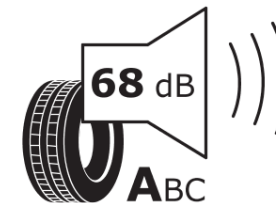

ENERG

MICHELIN

866657

225/45R18 95 Y

C1