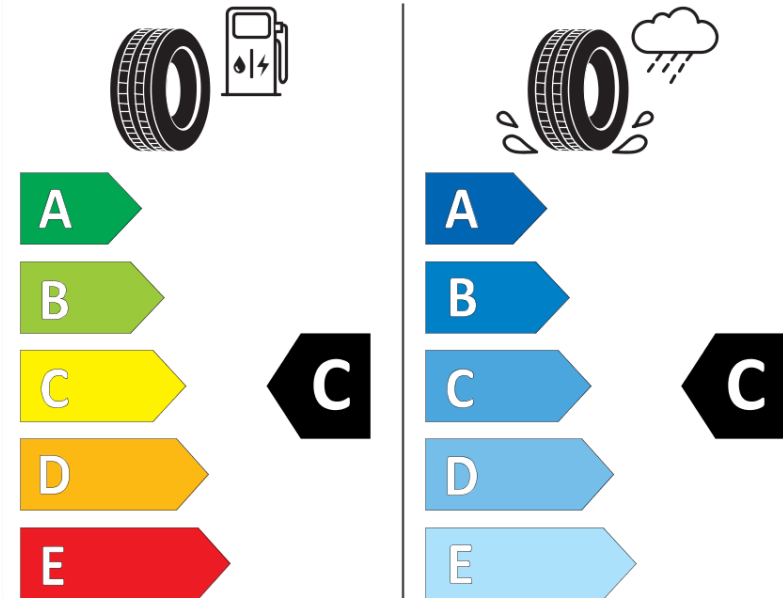

Product Information Sheet

Delegated Regulation (EU) 2020/740

Supplier name or trademark	MICHELIN
Commercial name or trade designation	PILOT ALPIN 5 MO1
Tyre type identifier	867238
Tyre size designation	255/40R19
Load-capacity index	100
Speed category symbol	H
Fuel efficiency class	C
Wet grip class	C
External rolling noise class	B
External rolling noise value	71 dB
Severe snow tyre	Yes
Ice tyre	No
Date of start of production	14/22
Date of end of production	
Load version	XL
Additional information	255/40 R19 100H XL TL PILOT ALPIN 5 MO1 MI

ENERG

MICHELIN

867238

255/40R19 100 H XL

C1