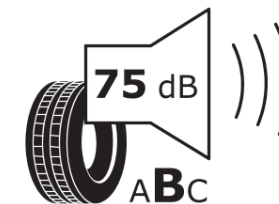

## Product Information Sheet

Delegated Regulation (EU) 2020/740

Supplier name or trademark	<b>MICHELIN</b>
Commercial name or trade designation	<b>PILOT SPORT S 5 A AML</b>
Tyre type identifier	<b>867892</b>
Tyre size designation	<b>325/30ZR21</b>
Load-capacity index	<b>108</b>
Speed category symbol	<b>(Y)</b>
Fuel efficiency class	<b>C</b>
Wet grip class	<b>B</b>
External rolling noise class	<b>B</b>
External rolling noise value	<b>75 dB</b>
Severe snow tyre	<b>No</b>
Ice tyre	<b>No</b>
Date of start of production	<b>39/22</b>
Date of end of production	
Load version	<b>XL</b>
Additional information	<b>325/30ZR21 (108Y) XL PILOT SPORT S 5 ACOUSTIC AML MI</b>

# ENERGY

**MICHELIN**

867892

**325/30ZR21 (108Y) XL**

**C1**

2020/740