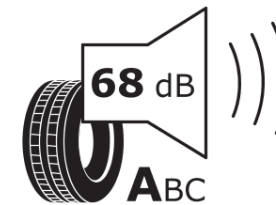

ENERG

MICHELIN

868483

205/60R16 92 W

C1