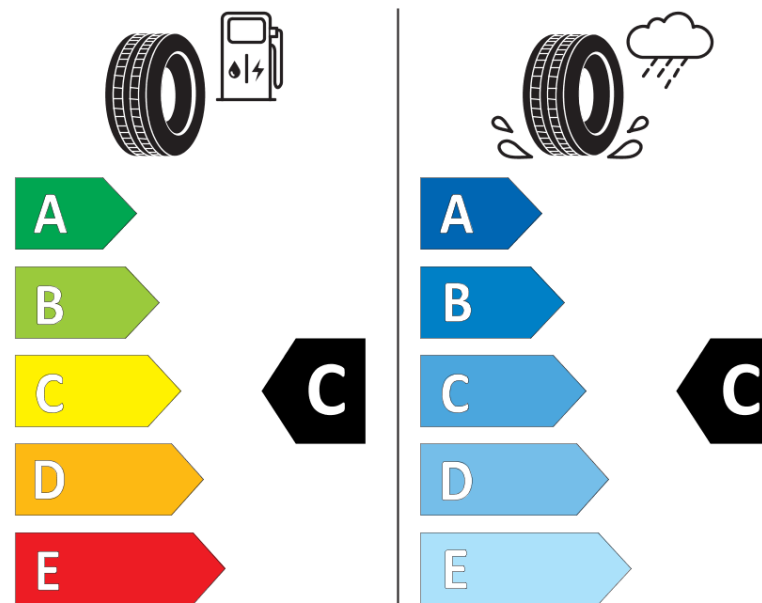

Product Information Sheet

Delegated Regulation (EU) 2020/740

Supplier name or trademark	TIGAR
Commercial name or trade designation	ROAD AGILE D VG
Tyre type identifier	868506
Tyre size designation	315/70R22.5
Load-capacity index	154
Load-capacity index (Load index for Dual mounting)	150
Speed category symbol	L
Fuel efficiency class	C
Wet grip class	C
External rolling noise class	A
External rolling noise value	73 dB
Severe snow tyre	Yes
Date of start of production	15/16
Date of end of production	
Additional information	315/70R22.5 ROAD AGILE D TL 154/150L VG TG
Load-capacity index (Single Load index for additional service description)	
Load-capacity index (Dual Load index for additional service description)	

Speed category symbol (for Additional Service Description)

ENERG

TIGAR

868506

315/70R22.5 154/150 L

C3

2020/740