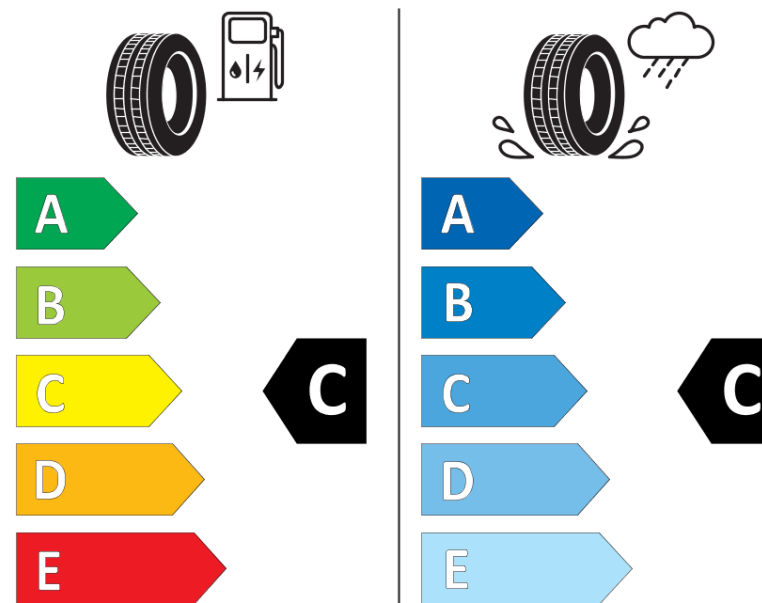

Load-capacity index **154**

Load-capacity index (Load index for Dual mounting) **150**

Speed category symbol **L**

Fuel efficiency class **C**

Wet grip class **C**

External rolling noise class **A**

External rolling noise value **73 dB**

Severe snow tyre **Yes**

Date of start of production **14/16**

Date of end of production

Additional information **315/70R22.5 ROAD AGILE D TL 154/150L VG TG**

Load-capacity index (Single Load index for additional service description)

Load-capacity index (Dual Load index for additional service description)

Speed category symbol (for Additional Service Description)

**TIGAR**

868506

315/70R22.5 154/150 L

C3

2020/740