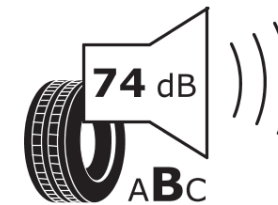

ENERG

MICHELIN

868663

285/40R20 108 V

C1