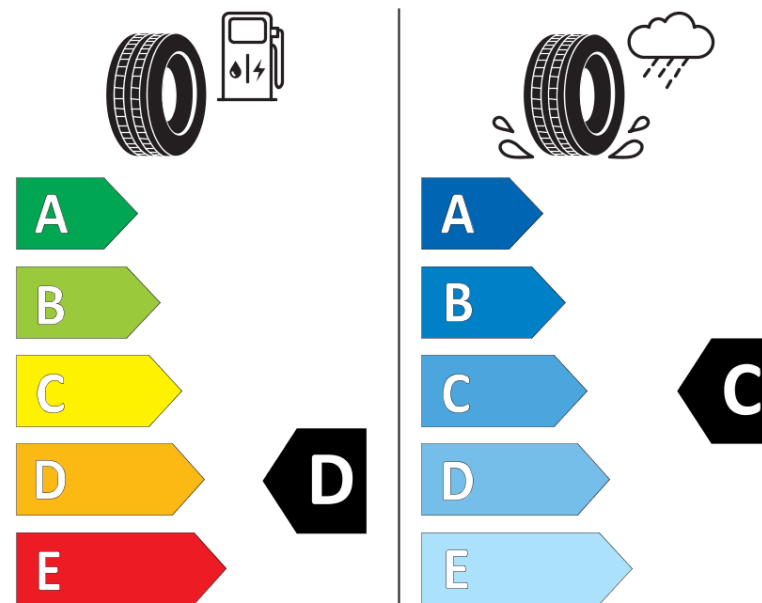

### Product Information Sheet

Delegated Regulation (EU) 2020/740

Supplier name or trademark	<b>STRIAL</b>
Commercial name or trade designation	<b>ALL SEASON</b>
Tyre type identifier	<b>869269</b>
Tyre size designation	<b>195/60R15</b>
Load-capacity index	<b>92</b>
Speed category symbol	<b>V</b>
Fuel efficiency class	<b>D</b>
Wet grip class	<b>C</b>
External rolling noise class	<b>B</b>
External rolling noise value	<b>70 dB</b>
Severe snow tyre	<b>Yes</b>
Ice tyre	<b>No</b>
Date of start of production	<b>20/18</b>
Date of end of production	
Load version	<b>XL</b>
Additional information	<b>195/60 R15 92V XL TL ALL SEASON S4</b>

# ENERG

**STRIAL**

869269

195/60R15 92 V

C1

2020/740