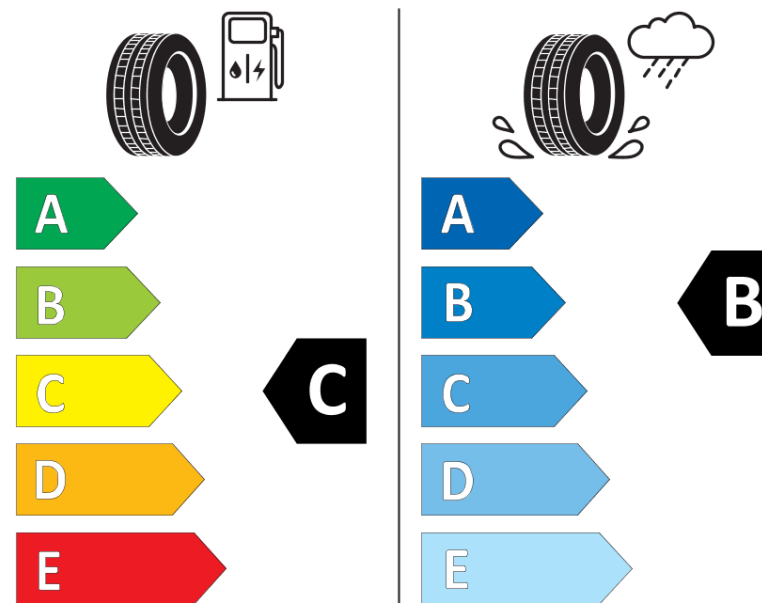

## Product Information Sheet

Delegated Regulation (EU) 2020/740

Supplier name or trademark	<b>RIKEN</b>
Commercial name or trade designation	<b>ONOFF READY S VG</b>
Tyre type identifier	<b>869372</b>
Tyre size designation	<b>315/80R22.5</b>
Load-capacity index	<b>156</b>
Load-capacity index (Load index for Dual mounting)	<b>150</b>
Speed category symbol	<b>K</b>
Fuel efficiency class	<b>C</b>
Wet grip class	<b>B</b>
External rolling noise class	<b>B</b>
External rolling noise value	<b>71 dB</b>
Severe snow tyre	<b>No</b>
Date of start of production	<b>42/16</b>
Date of end of production	
Additional information	<b>315/80R22.5 ONOFF READY S TL 156/150K VG RI</b>
Load-capacity index (Single Load index for additional service description)	
Load-capacity index (Dual Load index for additional service description)	

Speed category symbol (for Additional Service Description)

**RIKEN**

869372

315/80R22.5 156/150 K

C3

2020/740