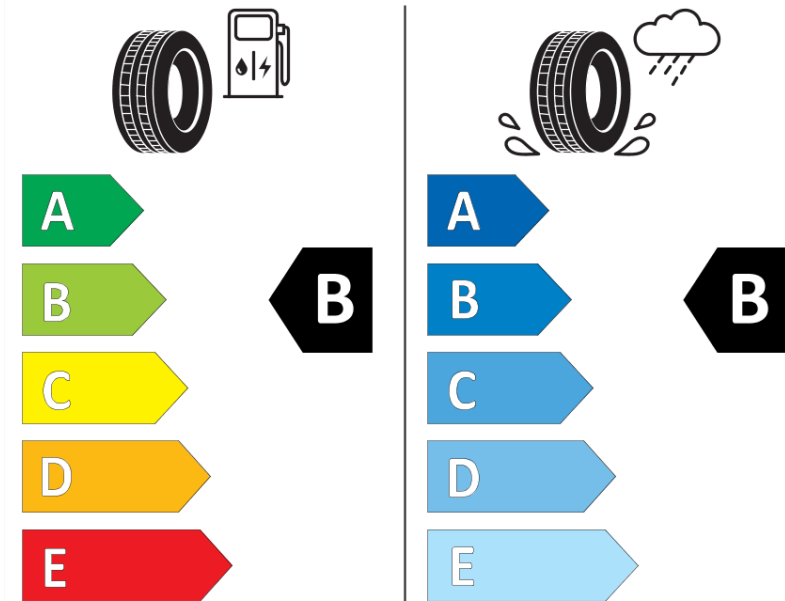

Product Information Sheet

Delegated Regulation (EU) 2020/740

Supplier name or trademark	MICHELIN
Commercial name or trade designation	PILOT SPORT 4 SUV * FRV
Tyre type identifier	869410
Tyre size designation	275/35R22
Load-capacity index	104
Speed category symbol	Y
Fuel efficiency class	B
Wet grip class	B
External rolling noise class	B
External rolling noise value	72 dB
Severe snow tyre	No
Ice tyre	No
Date of start of production	18/20
Date of end of production	
Load version	XL
Additional information	275/35 R22 104Y XL TL PILOT SPORT 4 SUV * FRV MI

ENERG

MICHELIN

869410

275/35R22 104 Y XL

C1