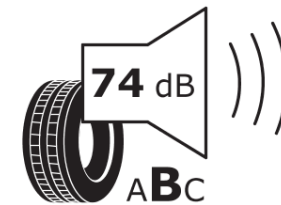

Product Information Sheet

Delegated Regulation (EU) 2020/740

Supplier name or trademark	MICHELIN
Commercial name or trade designation	PILOT SPORT EV A POL
Tyre type identifier	869523
Tyre size designation	295/35R21
Load-capacity index	107
Speed category symbol	Y
Fuel efficiency class	C
Wet grip class	A
External rolling noise class	B
External rolling noise value	74 dB
Severe snow tyre	No
Ice tyre	No
Date of start of production	48/21
Date of end of production	
Load version	XL
Additional information	295/35 R21 107Y XL TL PILOT SPORT EV ACOUSTIC POL MI

ENERG

MICHELIN

869523

295/35R21 107 Y XL

C1

2020/740