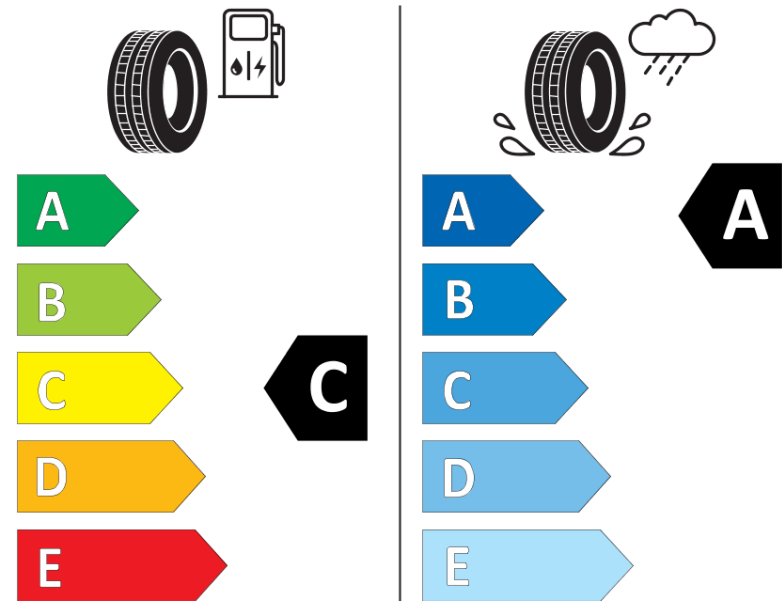

Product Information Sheet

Delegated Regulation (EU) 2020/740

Supplier name or trademark	MICHELIN
Commercial name or trade designation	PILOT SPORT EV A POL
Tyre type identifier	869523
Tyre size designation	295/35R21
Load-capacity index	107
Speed category symbol	Y
Fuel efficiency class	C
Wet grip class	A
External rolling noise class	B
External rolling noise value	74 dB
Severe snow tyre	No
Ice tyre	No
Date of start of production	48/21
Date of end of production	
Load version	XL
Additional information	295/35 R21 107Y XL TL PILOT SPORT EV ACOUSTIC POL MI

ENERG

MICHELIN

869523

295/35R21 107 Y XL

C1

2020/740