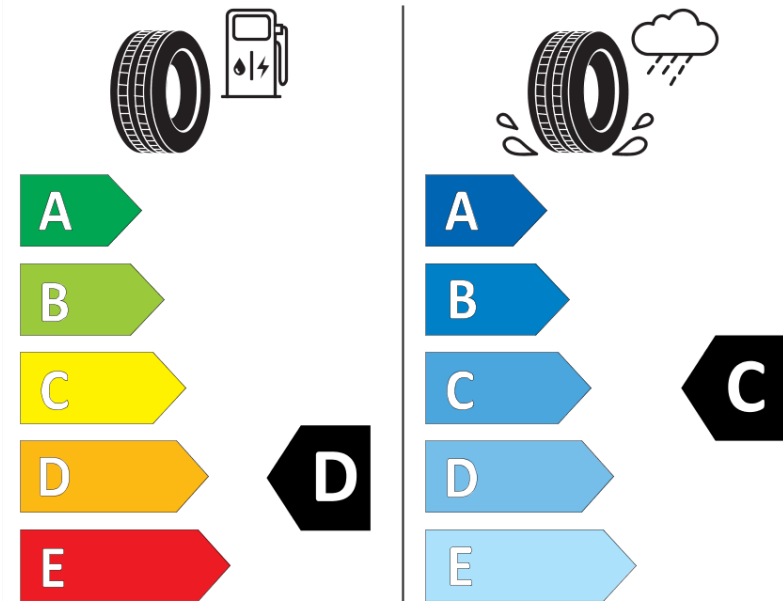

Product Information Sheet

Delegated Regulation (EU) 2020/740

Supplier name or trademark	MICHELIN
Commercial name or trade designation	PILOT SPORT CUP 2 CNT
Tyre type identifier	871100
Tyre size designation	225/40ZR19
Load-capacity index	93
Speed category symbol	(Y)
Fuel efficiency class	D
Wet grip class	C
External rolling noise class	B
External rolling noise value	70 dB
Severe snow tyre	No
Ice tyre	No
Date of start of production	04/19
Date of end of production	
Load version	XL
Additional information	225/40 ZR19 (93Y) XL PILOT SPORT CUP 2 CONNECT MI

ENERG

MICHELIN

871100

225/40ZR19 (93Y) XL

C1