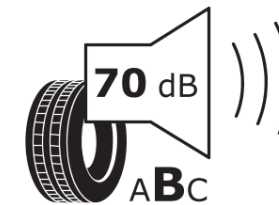

ENERG

MICHELIN

871100

225/40ZR19 (93Y) XL

C1