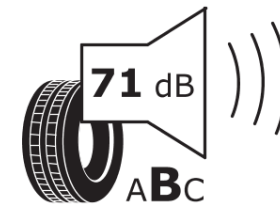

Product Information Sheet

Delegated Regulation (EU) 2020/740

Supplier name or trademark	MICHELIN
Commercial name or trade designation	PILOT ALPIN 5
Tyre type identifier	871382
Tyre size designation	255/40R20
Load-capacity index	101
Speed category symbol	W
Fuel efficiency class	C
Wet grip class	B
External rolling noise class	B
External rolling noise value	71 dB
Severe snow tyre	Yes
Ice tyre	No
Date of start of production	01/19
Date of end of production	
Load version	XL
Additional information	255/40 R20 101W XL TL PILOT ALPIN 5 MI

ENERG

MICHELIN

871382

255/40R20 101 W

C1

2020/740