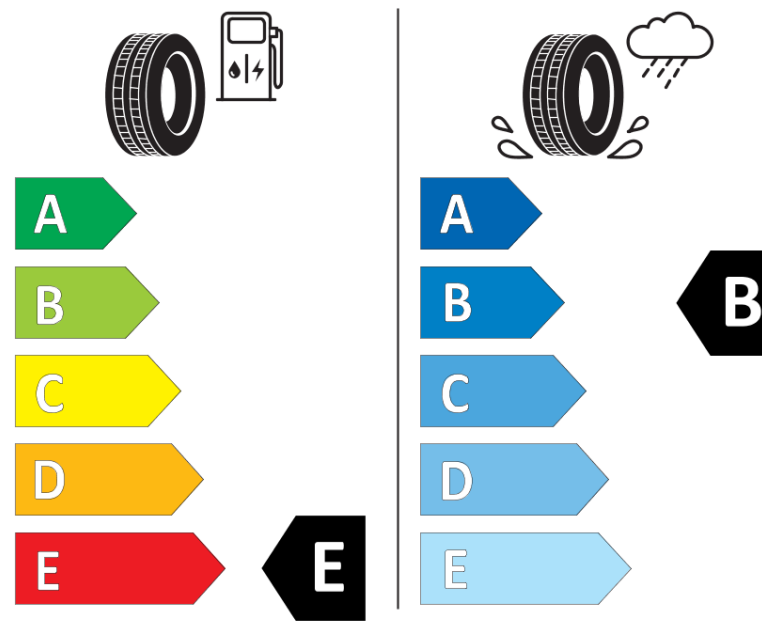

## Product Information Sheet

Delegated Regulation (EU) 2020/740

Supplier name or trademark	<b>BFGOODRICH</b>
Commercial name or trade designation	<b>ALL-TERRAIN T/A KO2</b>
Tyre type identifier	<b>873354</b>
Tyre size designation	<b>LT255/70R18</b>
Load-capacity index	<b>117</b>
Load-capacity index (Load index for Dual mounting)	<b>114</b>
Speed category symbol	<b>S</b>
Fuel efficiency class	<b>E</b>
Wet grip class	<b>B</b>
External rolling noise class	<b>B</b>
External rolling noise value	<b>74 dB</b>
Severe snow tyre	<b>Yes</b>
Date of start of production	<b>30/14</b>
Date of end of production	
Additional information	<b>LT255/70R18 117/114S TL ALL-TERRAIN T/A KO2 LRD RBL GO</b>

Load-capacity index (Single Load index for additional service description)

Load-capacity index (Dual Load index for additional service description)

Speed category symbol (for Additional Service Description)

# ENERG

**BFGOODRICH**

873354

**LT255/70R18 117/114 S**

**C2**

2020/740