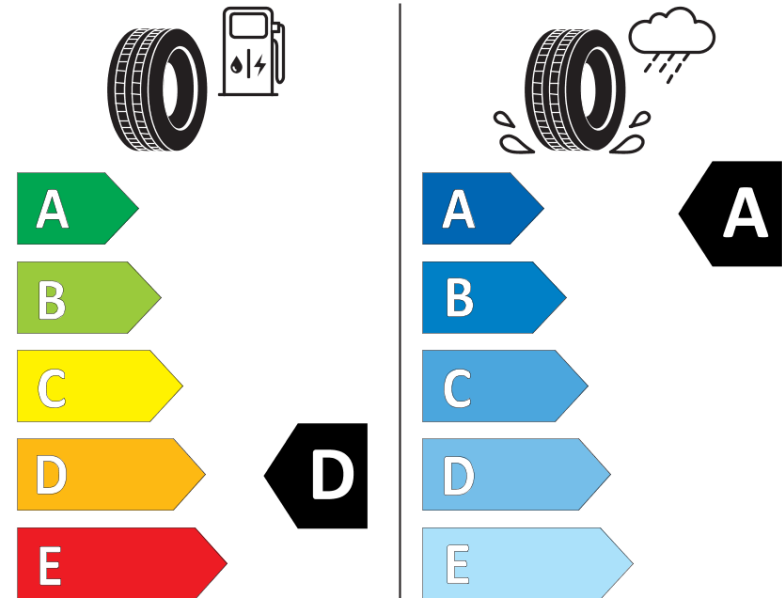

## Product Information Sheet

Delegated Regulation (EU) 2020/740

Supplier name or trademark	<b>MICHELIN</b>
Commercial name or trade designation	<b>PILOT SPORT 4 S</b>
Tyre type identifier	<b>873387</b>
Tyre size designation	<b>255/30ZR19</b>
Load-capacity index	<b>91</b>
Speed category symbol	<b>Y</b>
Fuel efficiency class	<b>D</b>
Wet grip class	<b>A</b>
External rolling noise class	<b>B</b>
External rolling noise value	<b>71 dB</b>
Severe snow tyre	<b>No</b>
Ice tyre	<b>No</b>
Date of start of production	<b>05/20</b>
Date of end of production	
Load version	<b>XL</b>
Additional information	<b>255/30 ZR 19 91Y XL TL PILOT SPORT 4 S ZP MI</b>

# ENERG

**MICHELIN**

873387

255/30R19 91 Y XL

C1

2020/740