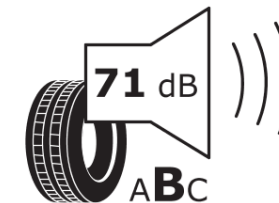

ENERG

MICHELIN

873609

255/55R18 105 V

C1