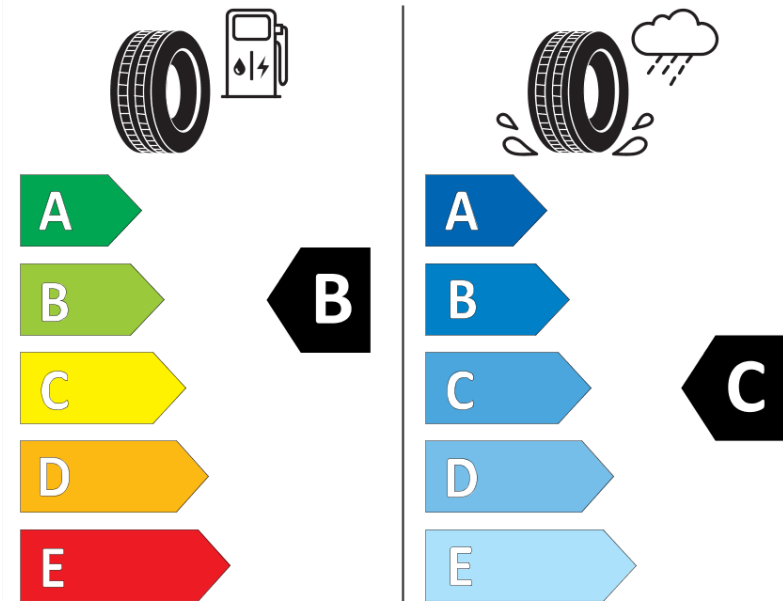

Product Information Sheet

Delegated Regulation (EU) 2020/740

Supplier name or trademark	MICHELIN
Commercial name or trade designation	LATITUDE TOUR HP N1
Tyre type identifier	873609
Tyre size designation	255/55R18
Load-capacity index	105
Speed category symbol	V
Fuel efficiency class	B
Wet grip class	C
External rolling noise class	B
External rolling noise value	71 dB
Severe snow tyre	No
Ice tyre	No
Date of start of production	40/22
Date of end of production	
Load version	SL
Additional information	255/55 R18 105V LATITUDE TOUR HP N1 MI

ENERG

MICHELIN

873609

255/55R18 105 V

C1