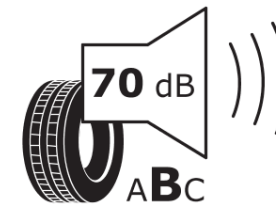

ENERG

MICHELIN

873624

205/50R17 93 W XL

C1