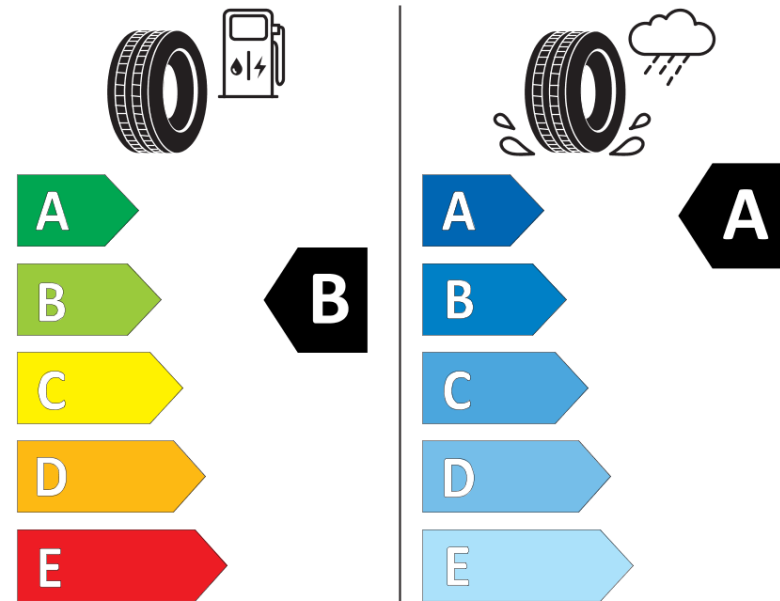

Product Information Sheet

Delegated Regulation (EU) 2020/740

Supplier name or trademark	MICHELIN
Commercial name or trade designation	PRIMACY 5
Tyre type identifier	873624
Tyre size designation	205/50R17
Load-capacity index	93
Speed category symbol	W
Fuel efficiency class	B
Wet grip class	A
External rolling noise class	B
External rolling noise value	70 dB
Severe snow tyre	No
Ice tyre	No
Date of start of production	35/23
Date of end of production	
Load version	XL
Additional information	205/50 R17 93W XL TL PRIMACY 5 MI

ENERG

MICHELIN

873624

205/50R17 93 W XL

C1