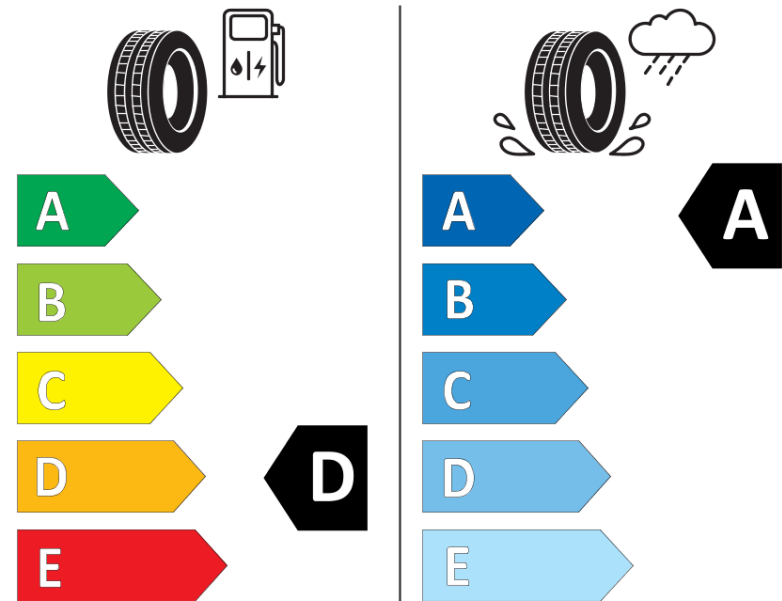

## Product Information Sheet

Delegated Regulation (EU) 2020/740

Supplier name or trademark	<b>MICHELIN</b>
Commercial name or trade designation	<b>PILOT SPORT 4 SUV</b>
Tyre type identifier	<b>874349</b>
Tyre size designation	<b>235/45R19</b>
Load-capacity index	<b>95</b>
Speed category symbol	<b>V</b>
Fuel efficiency class	<b>D</b>
Wet grip class	<b>A</b>
External rolling noise class	<b>B</b>
External rolling noise value	<b>70 dB</b>
Severe snow tyre	<b>No</b>
Ice tyre	<b>No</b>
Date of start of production	<b>17/24</b>
Date of end of production	
Load version	<b>SL</b>
Additional information	<b>235/45R19 95V PILOT SPORT 4 SUV FRV EMT MI</b>

# ENERG

**MICHELIN**

874349

235/45R19 95 V

C1

2020/740