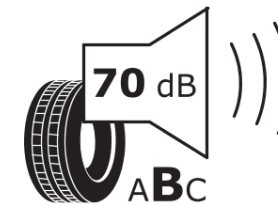

ENERG

MICHELIN

874950

225/35R19 88 W XL

C1