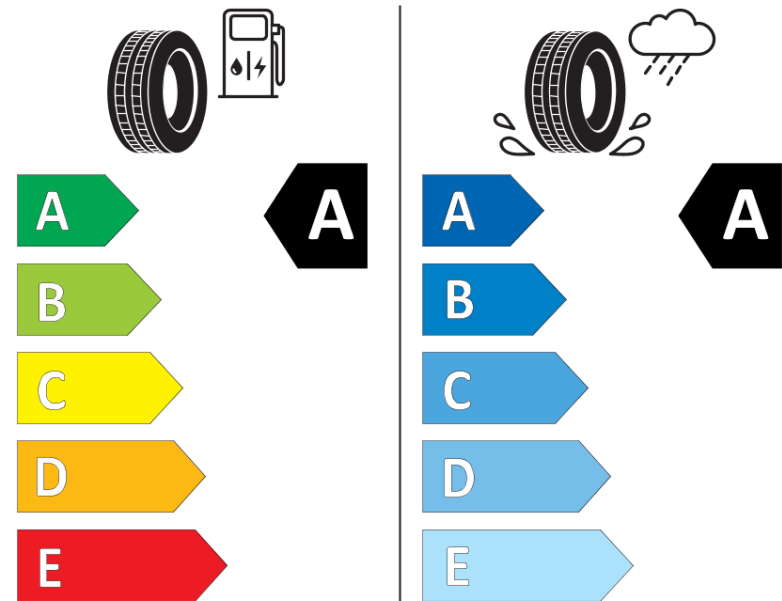

## Product Information Sheet

Delegated Regulation (EU) 2020/740

Supplier name or trademark	<b>MICHELIN</b>
Commercial name or trade designation	<b>E PRIMACY S1</b>
Tyre type identifier	<b>875023</b>
Tyre size designation	<b>235/45R20</b>
Load-capacity index	<b>100</b>
Speed category symbol	<b>V</b>
Fuel efficiency class	<b>A</b>
Wet grip class	<b>A</b>
External rolling noise class	<b>B</b>
External rolling noise value	<b>70 dB</b>
Severe snow tyre	<b>No</b>
Ice tyre	<b>No</b>
Date of start of production	<b>11/21</b>
Date of end of production	
Load version	<b>XL</b>
Additional information	<b>235/45 R20 100V XL TL E PRIMACY S1 MI</b>

# ENERG

**MICHELIN**

875023

235/45R20 100 V XL

C1

2020/740