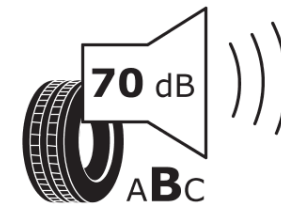

Product Information Sheet

Delegated Regulation (EU) 2020/740

Supplier name or trademark	MICHELIN
Commercial name or trade designation	E PRIMACY S1
Tyre type identifier	875023
Tyre size designation	235/45R20
Load-capacity index	100
Speed category symbol	V
Fuel efficiency class	A
Wet grip class	A
External rolling noise class	B
External rolling noise value	70 dB
Severe snow tyre	No
Ice tyre	No
Date of start of production	11/21
Date of end of production	
Load version	XL
Additional information	235/45 R20 100V XL TL E PRIMACY S1 MI

ENERG

MICHELIN

875023

235/45R20 100 V XL

C1

2020/740