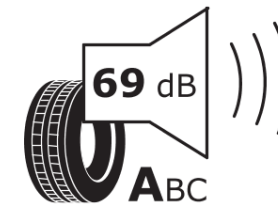

## Product Information Sheet

Delegated Regulation (EU) 2020/740

Supplier name or trademark	<b>MICHELIN</b>
Commercial name or trade designation	<b>CROSSCLIMATE 2</b>
Tyre type identifier	<b>875067</b>
Tyre size designation	<b>195/55R20</b>
Load-capacity index	<b>95</b>
Speed category symbol	<b>H</b>
Fuel efficiency class	<b>B</b>
Wet grip class	<b>B</b>
External rolling noise class	<b>A</b>
External rolling noise value	<b>69 dB</b>
Severe snow tyre	<b>Yes</b>
Ice tyre	<b>No</b>
Date of start of production	<b>42/19</b>
Date of end of production	
Load version	<b>XL</b>
Additional information	<b>195/55 R20 95H XL TL CROSSCLIMATE 2 MI</b>

# ENERG

**MICHELIN**

875067

195/55R20 95 H

C1

2020/740