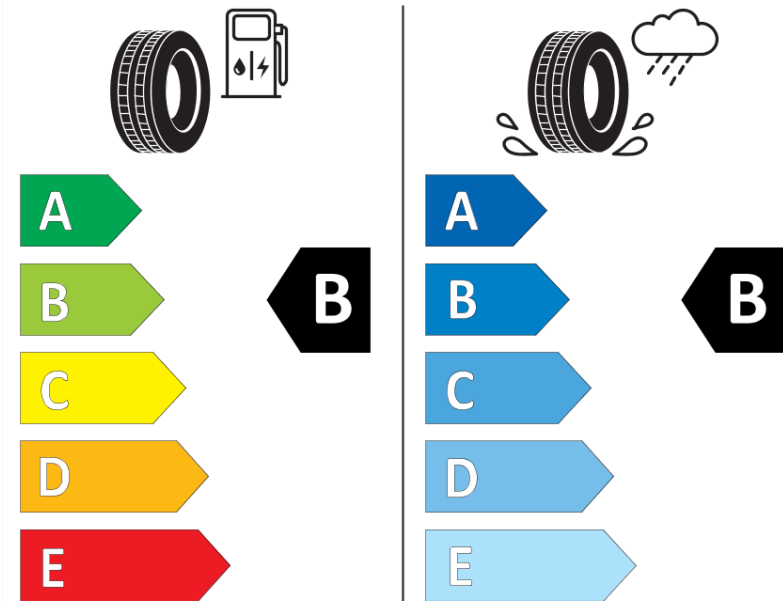

## Product Information Sheet

Delegated Regulation (EU) 2020/740

Supplier name or trademark	<b>MICHELIN</b>
Commercial name or trade designation	<b>CROSSCLIMATE 2</b>
Tyre type identifier	<b>875067</b>
Tyre size designation	<b>195/55R20</b>
Load-capacity index	<b>95</b>
Speed category symbol	<b>H</b>
Fuel efficiency class	<b>B</b>
Wet grip class	<b>B</b>
External rolling noise class	<b>A</b>
External rolling noise value	<b>69 dB</b>
Severe snow tyre	<b>Yes</b>
Ice tyre	<b>No</b>
Date of start of production	<b>42/19</b>
Date of end of production	
Load version	<b>XL</b>
Additional information	<b>195/55 R20 95H XL TL CROSSCLIMATE 2 MI</b>

# ENERG

**MICHELIN**

875067

195/55R20 95 H

C1

2020/740