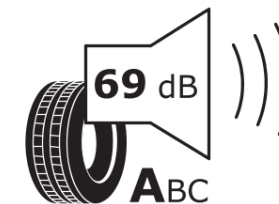

ENERG

MICHELIN

875780

225/45R17 94 W

C1