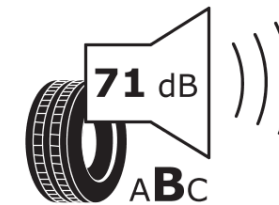

ENERG

MICHELIN

877084

245/35ZR19 (93Y) XL

C1