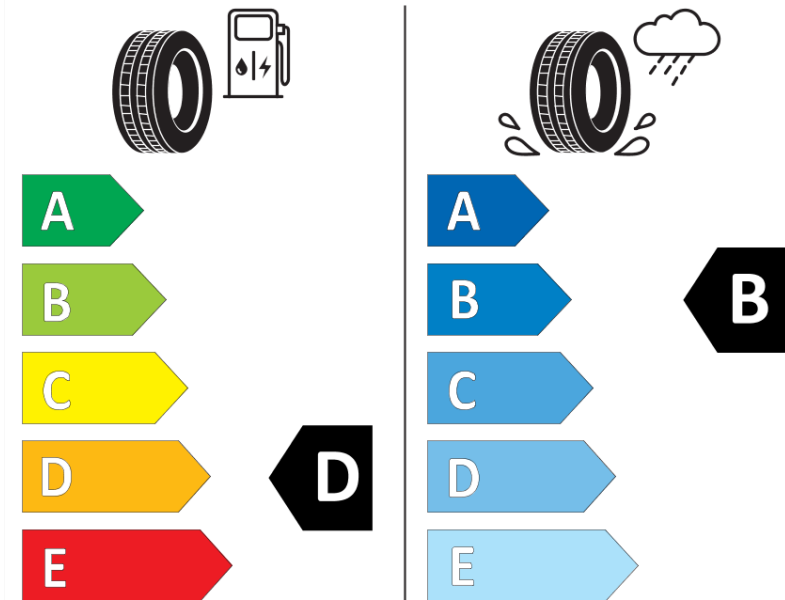

Product Information Sheet

Delegated Regulation (EU) 2020/740

Supplier name or trademark	MICHELIN
Commercial name or trade designation	PILOT SUPER SPORT *
Tyre type identifier	877084
Tyre size designation	245/35ZR19
Load-capacity index	93
Speed category symbol	(Y)
Fuel efficiency class	D
Wet grip class	B
External rolling noise class	B
External rolling noise value	71 dB
Severe snow tyre	No
Ice tyre	No
Date of start of production	06/14
Date of end of production	
Load version	XL
Additional information	245/35 ZR19 (93Y) EXTRA LOAD TL PILOT SUPER SPORT * MI

ENERG

MICHELIN

877084

245/35ZR19 (93Y) XL

C1