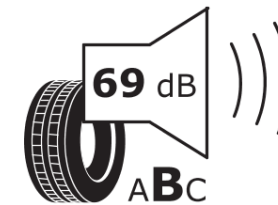

ENERG

TAURUS

877851

175/60R15 81 H

C1