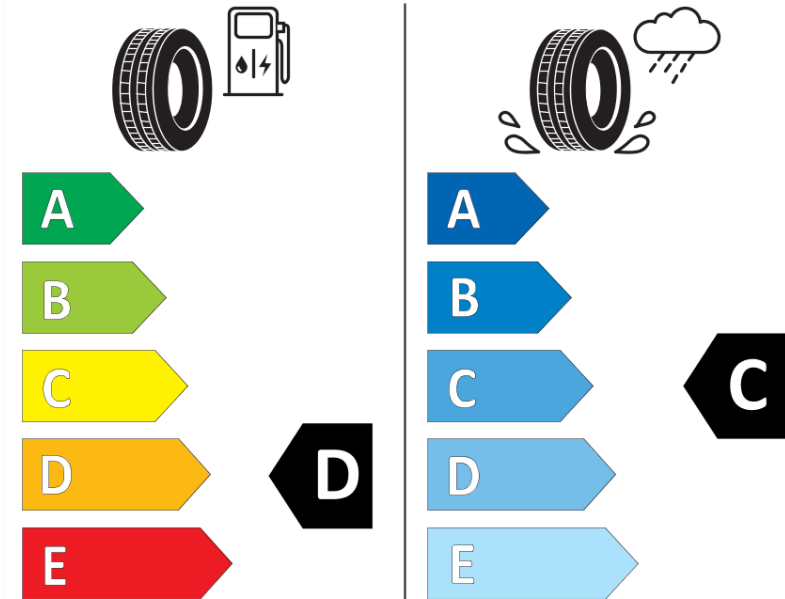

Product Information Sheet

Delegated Regulation (EU) 2020/740

Supplier name or trademark	TAURUS
Commercial name or trade designation	ALL SEASON
Tyre type identifier	877851
Tyre size designation	175/60R15
Load-capacity index	81
Speed category symbol	H
Fuel efficiency class	D
Wet grip class	C
External rolling noise class	B
External rolling noise value	69 dB
Severe snow tyre	Yes
Ice tyre	No
Date of start of production	25/19
Date of end of production	
Load version	SL
Additional information	175/60 R15 81H TL ALL SEASON TA

ENERG

TAURUS

877851

175/60R15 81 H

C1

2020/740