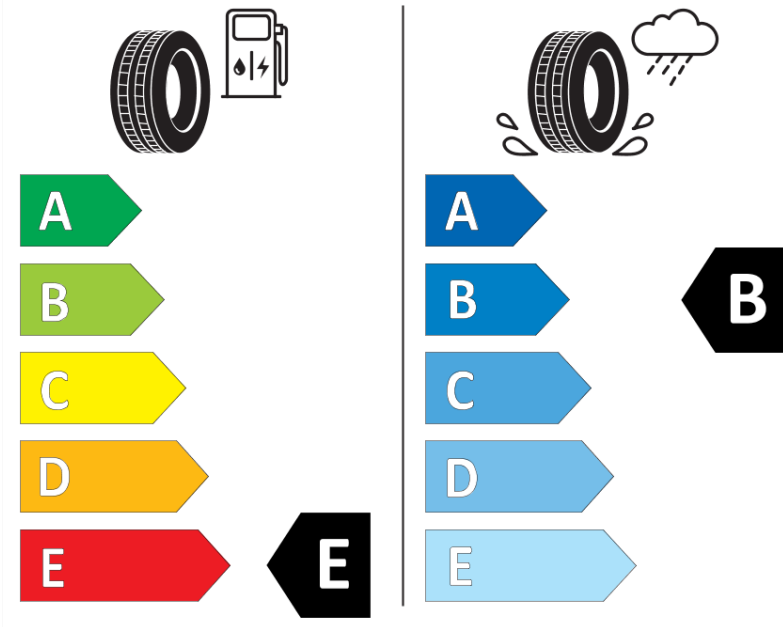

## Product Information Sheet

Delegated Regulation (EU) 2020/740

Supplier name or trademark	<b>MICHELIN</b>
Commercial name or trade designation	<b>PILOT SPORT PS2</b>
Tyre type identifier	<b>878802</b>
Tyre size designation	<b>335/35ZR17</b>
Load-capacity index	<b>106</b>
Speed category symbol	<b>(Y)</b>
Fuel efficiency class	<b>E</b>
Wet grip class	<b>B</b>
External rolling noise class	<b>B</b>
External rolling noise value	<b>74 dB</b>
Severe snow tyre	<b>No</b>
Ice tyre	<b>No</b>
Date of start of production	<b>25/04</b>
Date of end of production	
Load version	<b>SL</b>
Additional information	<b>335/35 ZR 17 (106Y) TL PILOT SPORT PS2 MI</b>

# ENERG

**MICHELIN**

878802

335/35ZR17 (106Y)

C1

2020/740