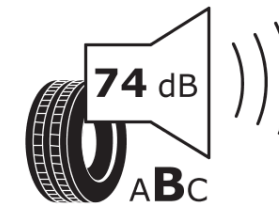

ENERG

MICHELIN

878802

335/35ZR17 (106Y)

C1