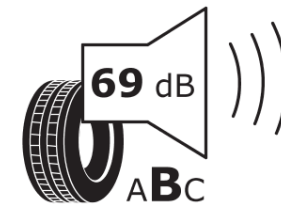

Product Information Sheet

Delegated Regulation (EU) 2020/740

Supplier name or trademark	MICHELIN
Commercial name or trade designation	PRIMACY 4
Tyre type identifier	879065
Tyre size designation	215/65R17
Load-capacity index	99
Speed category symbol	V
Fuel efficiency class	B
Wet grip class	A
External rolling noise class	B
External rolling noise value	69 dB
Severe snow tyre	No
Ice tyre	No
Date of start of production	02/19
Date of end of production	
Load version	SL
Additional information	215/65 R17 99V TL PRIMACY 4 MI

ENERG

MICHELIN

879065

215/65R17 99 V

C1

2020/740