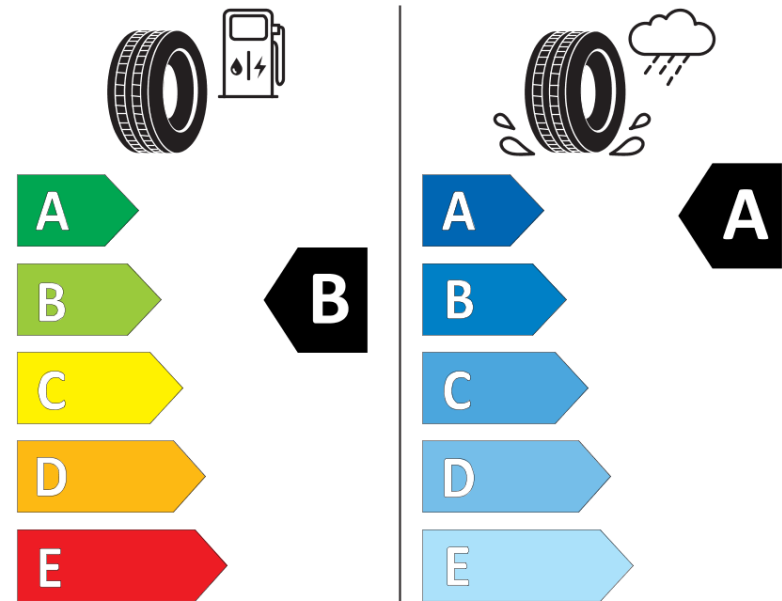

## Product Information Sheet

Delegated Regulation (EU) 2020/740

Supplier name or trademark	<b>MICHELIN</b>
Commercial name or trade designation	<b>PRIMACY 4</b>
Tyre type identifier	<b>879065</b>
Tyre size designation	<b>215/65R17</b>
Load-capacity index	<b>99</b>
Speed category symbol	<b>V</b>
Fuel efficiency class	<b>B</b>
Wet grip class	<b>A</b>
External rolling noise class	<b>B</b>
External rolling noise value	<b>69 dB</b>
Severe snow tyre	<b>No</b>
Ice tyre	<b>No</b>
Date of start of production	<b>02/19</b>
Date of end of production	
Load version	<b>SL</b>
Additional information	<b>215/65 R17 99V TL PRIMACY 4 MI</b>

# ENERG

**MICHELIN**

879065

215/65R17 99 V

C1

2020/740