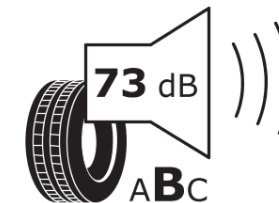

Product Information Sheet

Delegated Regulation (EU) 2020/740

Supplier name or trademark	MICHELIN
Commercial name or trade designation	PILOT SPORT 4 S
Tyre type identifier	879176
Tyre size designation	285/35ZR22
Load-capacity index	106
Speed category symbol	(Y)
Fuel efficiency class	C
Wet grip class	A
External rolling noise class	B
External rolling noise value	73 dB
Severe snow tyre	No
Ice tyre	No
Date of start of production	47/17
Date of end of production	
Load version	XL
Additional information	285/35 ZR22 (106Y) XL TL PILOT SPORT 4 S MI

ENERG

MICHELIN

879176

285/35ZR22 (106Y) XL

C1

2020/740