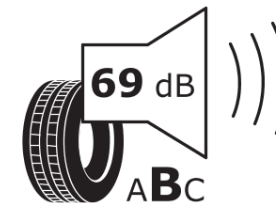

ENERG

MICHELIN

879519

205/65R15 94 V

C1