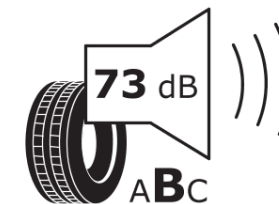

## Product Information Sheet

Delegated Regulation (EU) 2020/740

Supplier name or trademark	<b>MICHELIN</b>
Commercial name or trade designation	<b>PILOT SPORT 4 ND1</b>
Tyre type identifier	<b>880391</b>
Tyre size designation	<b>295/40ZR19</b>
Load-capacity index	<b>108</b>
Speed category symbol	<b>(Y)</b>
Fuel efficiency class	<b>B</b>
Wet grip class	<b>A</b>
External rolling noise class	<b>B</b>
External rolling noise value	<b>73 dB</b>
Severe snow tyre	<b>No</b>
Ice tyre	<b>No</b>
Date of start of production	<b>48/22</b>
Date of end of production	
Load version	<b>XL</b>
Additional information	<b>295/40 ZR19 (108Y) XL PILOT SPORT 4 ND1 MI</b>

# ENERG

**MICHELIN**

880391

295/40ZR19 (108Y) XL

C1

2020/740