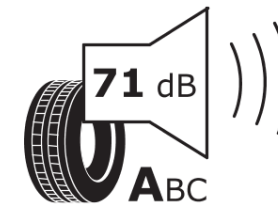

Product Information Sheet

Delegated Regulation (EU) 2020/740

Supplier name or trademark	MICHELIN
Commercial name or trade designation	PILOT ALPIN 5
Tyre type identifier	881086
Tyre size designation	285/45R21
Load-capacity index	113
Speed category symbol	H
Fuel efficiency class	B
Wet grip class	C
External rolling noise class	A
External rolling noise value	71 dB
Severe snow tyre	Yes
Ice tyre	No
Date of start of production	05/25
Date of end of production	
Load version	XL
Additional information	285/45 R21 113H XL TL PILOT ALPIN 5 * MI

ENERG

MICHELIN

881086

285/45R21 113 H XL

C1

2020/740