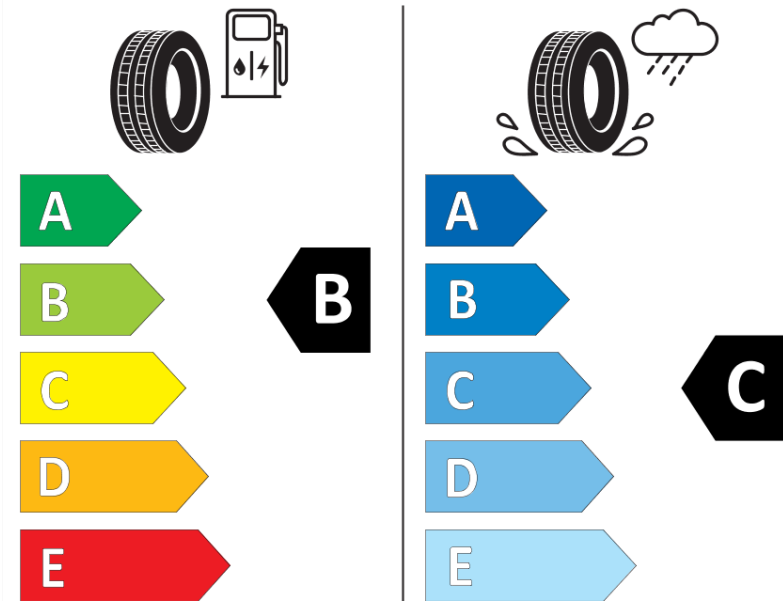

Product Information Sheet

Delegated Regulation (EU) 2020/740

Supplier name or trademark	MICHELIN
Commercial name or trade designation	PILOT ALPIN 5
Tyre type identifier	881086
Tyre size designation	285/45R21
Load-capacity index	113
Speed category symbol	H
Fuel efficiency class	B
Wet grip class	C
External rolling noise class	A
External rolling noise value	71 dB
Severe snow tyre	Yes
Ice tyre	No
Date of start of production	05/25
Date of end of production	
Load version	XL
Additional information	285/45 R21 113H XL TL PILOT ALPIN 5 * MI

ENERG

MICHELIN

881086

285/45R21 113 H XL

C1

2020/740