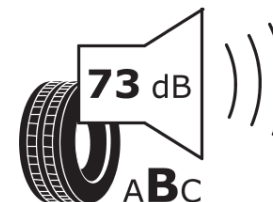

Product Information Sheet

Delegated Regulation (EU) 2020/740

Supplier name or trademark	TIGAR
Commercial name or trade designation	CARGO SPEED WINTER
Tyre type identifier	881594
Tyre size designation	195/65R16C
Load-capacity index	104
Load-capacity index (Load index for Dual mounting)	102
Speed category symbol	R
Fuel efficiency class	D
Wet grip class	C
External rolling noise class	B
External rolling noise value	73 dB
Severe snow tyre	Yes
Date of start of production	30/08
Date of end of production	
Additional information	195/65 R 16C 104/102R TL CARGO SPEED WINTER TG
Load-capacity index (Single Load index for additional service description)	
Load-capacity index (Dual Load index for additional service description)	

Speed category symbol (for Additional Service Description)

ENERG

TIGAR

881594

195/65R16C 104/102 R

C2

2020/740