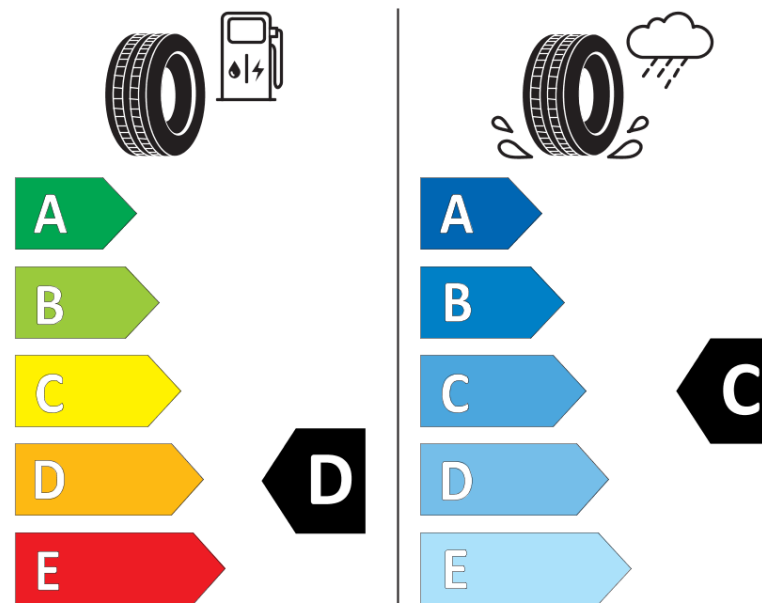

Product Information Sheet

Delegated Regulation (EU) 2020/740

Supplier name or trademark	TIGAR
Commercial name or trade designation	CARGO SPEED WINTER
Tyre type identifier	881594
Tyre size designation	195/65R16C
Load-capacity index	104
Load-capacity index (Load index for Dual mounting)	102
Speed category symbol	R
Fuel efficiency class	D
Wet grip class	C
External rolling noise class	B
External rolling noise value	73 dB
Severe snow tyre	Yes
Date of start of production	30/08
Date of end of production	
Additional information	195/65 R 16C 104/102R TL CARGO SPEED WINTER TG
Load-capacity index (Single Load index for additional service description)	
Load-capacity index (Dual Load index for additional service description)	

Speed category symbol (for Additional Service Description)

ENERG

TIGAR

881594

195/65R16C 104/102 R

C2

2020/740