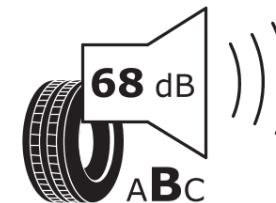

Product Information Sheet

Delegated Regulation (EU) 2020/740

Supplier name or trademark	TAURUS
Commercial name or trade designation	TOURING
Tyre type identifier	885456
Tyre size designation	165/80R13
Load-capacity index	83
Speed category symbol	T
Fuel efficiency class	D
Wet grip class	C
External rolling noise class	B
External rolling noise value	68 dB
Severe snow tyre	No
Ice tyre	No
Date of start of production	38/16
Date of end of production	
Load version	SL
Additional information	165/80 R13 83T TL TOURING TA

ENERG

TAURUS

885456

165/80R13 83 T

C1

2020/740