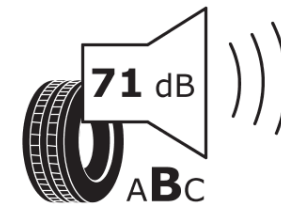

Product Information Sheet

Delegated Regulation (EU) 2020/740

Supplier name or trademark	MICHELIN
Commercial name or trade designation	PILOT SPORT 4 S TPC
Tyre type identifier	885849
Tyre size designation	255/35ZR18
Load-capacity index	94
Speed category symbol	(Y)
Fuel efficiency class	D
Wet grip class	B
External rolling noise class	B
External rolling noise value	71 dB
Severe snow tyre	No
Ice tyre	No
Date of start of production	01/20
Date of end of production	
Load version	XL
Additional information	255/35 ZR18 (94Y) XL TL PILOT SPORT 4 S TPC MI

ENERG

MICHELIN

885849

255/35ZR18 (94Y) XL

C1

2020/740