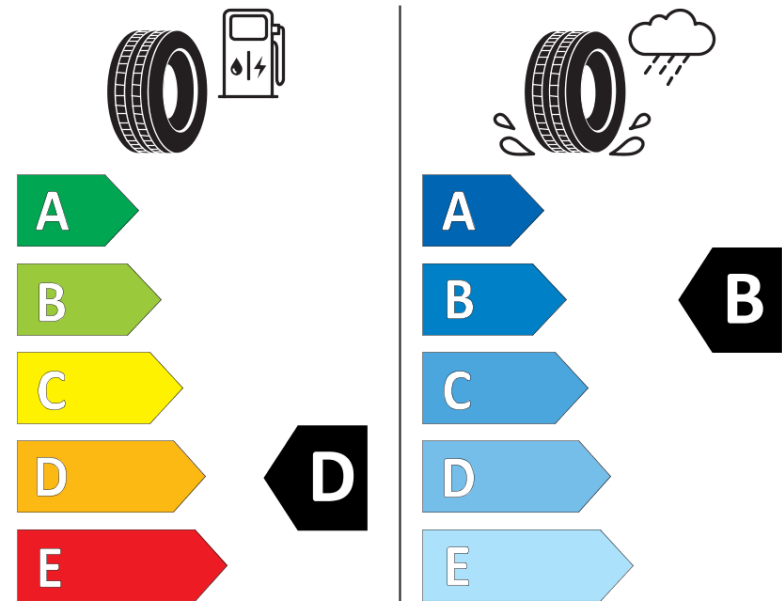

Product Information Sheet

Delegated Regulation (EU) 2020/740

Supplier name or trademark	MICHELIN
Commercial name or trade designation	PILOT SPORT 4 S TPC
Tyre type identifier	885849
Tyre size designation	255/35ZR18
Load-capacity index	94
Speed category symbol	(Y)
Fuel efficiency class	D
Wet grip class	B
External rolling noise class	B
External rolling noise value	71 dB
Severe snow tyre	No
Ice tyre	No
Date of start of production	01/20
Date of end of production	
Load version	XL
Additional information	255/35 ZR18 (94Y) XL TL PILOT SPORT 4 S TPC MI

ENERG

MICHELIN

885849

255/35ZR18 (94Y) XL

C1