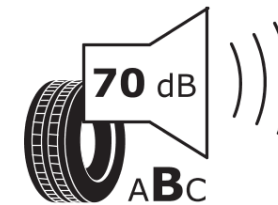

ENERG

MICHELIN

885944

245/45R20 103 V XL

C1