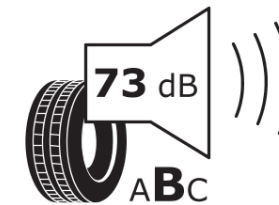

Product Information Sheet

Delegated Regulation (EU) 2020/740

Supplier name or trademark	MICHELIN
Commercial name or trade designation	PILOT SUPER SPORT
Tyre type identifier	885945
Tyre size designation	295/30ZR19
Load-capacity index	100
Speed category symbol	(Y)
Fuel efficiency class	D
Wet grip class	A
External rolling noise class	B
External rolling noise value	73 dB
Severe snow tyre	No
Ice tyre	No
Date of start of production	47/08
Date of end of production	
Load version	XL
Additional information	295/30 ZR19 (100Y) EXTRA LOAD TL PILOT SUPER SPORT MI

ENERG

MICHELIN

885945

295/30ZR19 (100Y) XL

C1

2020/740