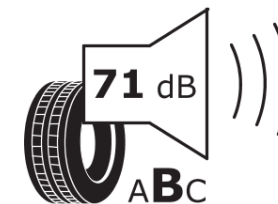

ENERG

MICHELIN

885983

245/40R21 100 W XL

C1