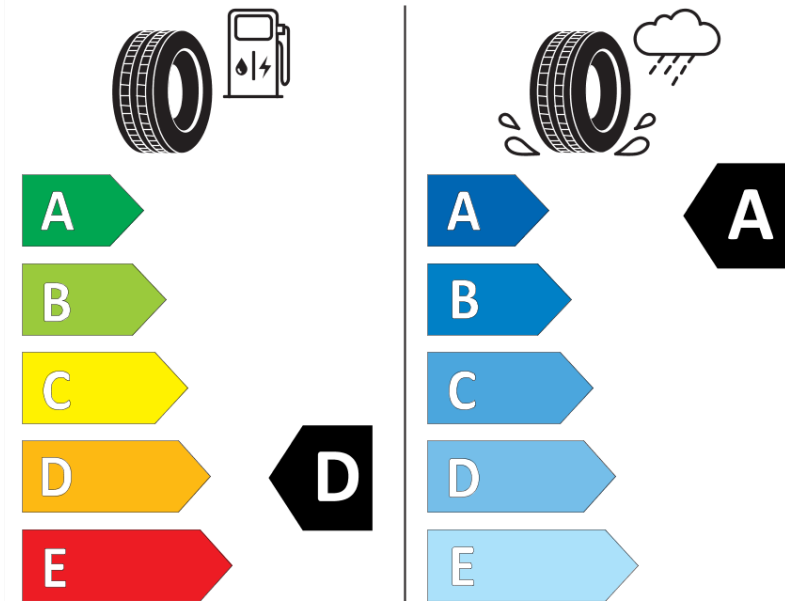

## Product Information Sheet

Delegated Regulation (EU) 2020/740

Supplier name or trademark	<b>MICHELIN</b>
Commercial name or trade designation	<b>PILOT SUPER SPORT N0</b>
Tyre type identifier	<b>886595</b>
Tyre size designation	<b>265/35ZR19</b>
Load-capacity index	<b>98</b>
Speed category symbol	<b>(Y)</b>
Fuel efficiency class	<b>D</b>
Wet grip class	<b>A</b>
External rolling noise class	<b>B</b>
External rolling noise value	<b>71 dB</b>
Severe snow tyre	<b>No</b>
Ice tyre	<b>No</b>
Date of start of production	<b>23/12</b>
Date of end of production	
Load version	<b>XL</b>
Additional information	<b>265/35 ZR19 (98Y) XL TL PILOT SUPER SPORT N0 MI</b>

# ENERG

**MICHELIN**

886595

265/35ZR19 (98Y) XL

C1

2020/740