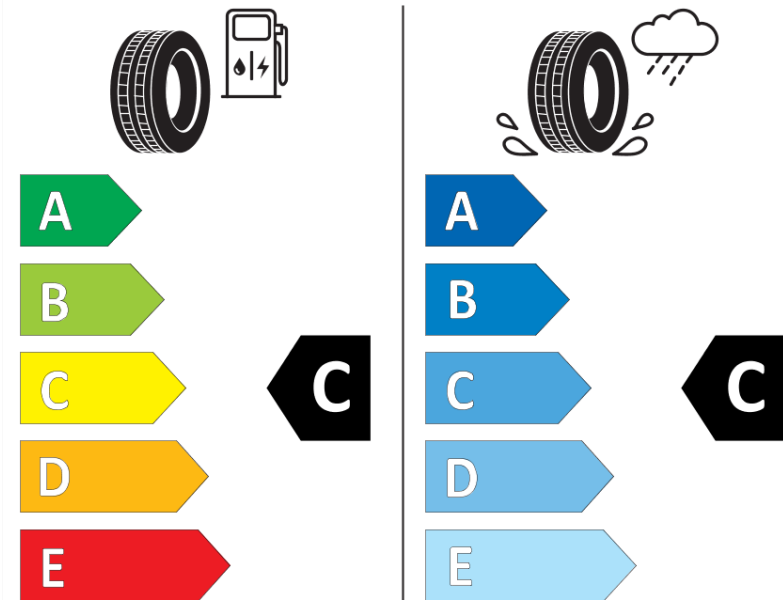

Product Information Sheet

Delegated Regulation (EU) 2020/740

Supplier name or trademark	MICHELIN
Commercial name or trade designation	LATITUDE TOUR HP
Tyre type identifier	887014
Tyre size designation	P275/60R20
Load-capacity index	114
Speed category symbol	H
Fuel efficiency class	C
Wet grip class	C
External rolling noise class	B
External rolling noise value	71 dB
Severe snow tyre	No
Ice tyre	No
Date of start of production	42/05
Date of end of production	
Load version	SL
Additional information	P275/60R20 114H TL LATITUDE TOUR HP MI

ENERG

MICHELIN

887014

275/60R20 114 H

C1

2020/740