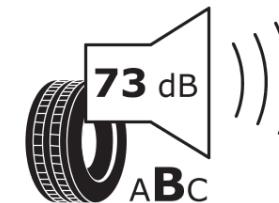

Product Information Sheet

Delegated Regulation (EU) 2020/740

Supplier name or trademark	MICHELIN
Commercial name or trade designation	PILOT SPORT S 5
Tyre type identifier	887964
Tyre size designation	275/35R21
Load-capacity index	103
Speed category symbol	(Y)
Fuel efficiency class	C
Wet grip class	B
External rolling noise class	B
External rolling noise value	73 dB
Severe snow tyre	No
Ice tyre	No
Date of start of production	48/23
Date of end of production	
Load version	XL
Additional information	275/35 ZR21 (103Y) XL TL PILOT SPORT S 5 K1 MI

ENERG

MICHELIN

887964

275/35R21 (103Y) XL

C1

2020/740