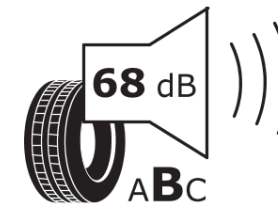

Product Information Sheet

Delegated Regulation (EU) 2020/740

Supplier name or trademark	TAURUS
Commercial name or trade designation	601 B2
Tyre type identifier	888177
Tyre size designation	185/70R14
Load-capacity index	88
Speed category symbol	T
Fuel efficiency class	E
Wet grip class	D
External rolling noise class	B
External rolling noise value	68 dB
Severe snow tyre	Yes
Ice tyre	No
Date of start of production	43/13
Date of end of production	
Load version	SL
Additional information	185/70 R14 88T TL 601 B2 TA

ENERG

TAURUS

888177

185/70R14 88 T

C1

2020/740