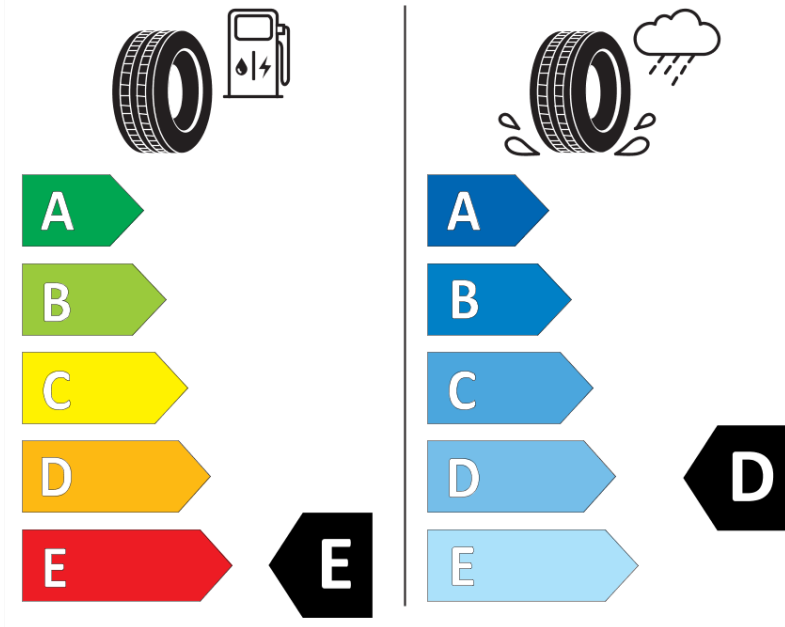

Product Information Sheet

Delegated Regulation (EU) 2020/740

Supplier name or trademark	TAURUS
Commercial name or trade designation	601 B2
Tyre type identifier	888177
Tyre size designation	185/70R14
Load-capacity index	88
Speed category symbol	T
Fuel efficiency class	E
Wet grip class	D
External rolling noise class	B
External rolling noise value	68 dB
Severe snow tyre	Yes
Ice tyre	No
Date of start of production	43/13
Date of end of production	
Load version	SL
Additional information	185/70 R14 88T TL 601 B2 TA

ENERG

TAURUS

888177

185/70R14 88 T

C1

2020/740