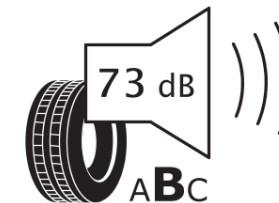

ENERG

MICHELIN

891123

255/40R20 101 Y XL

C1